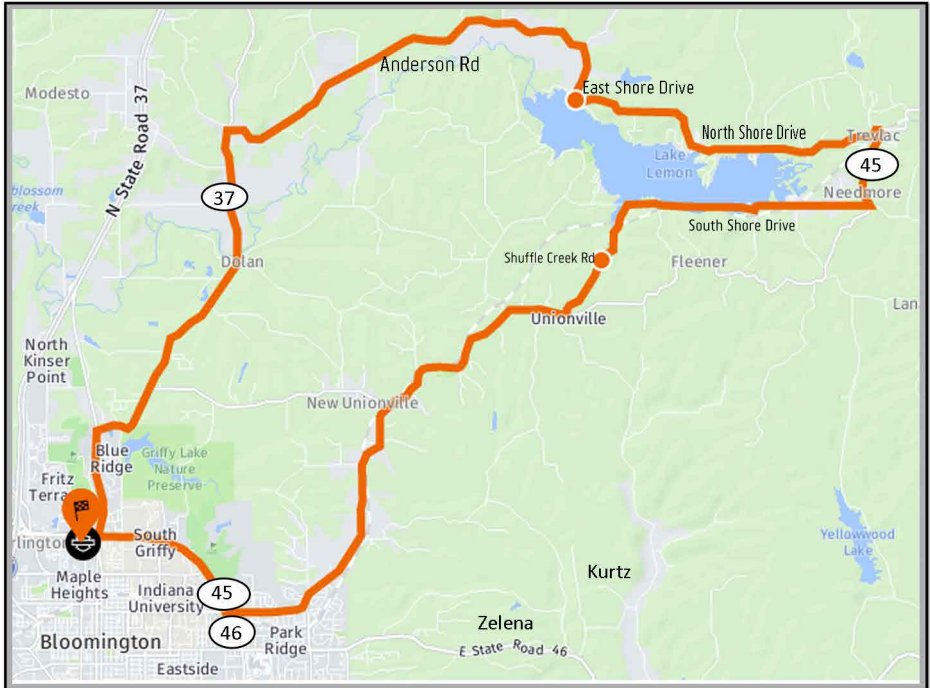

Harley-Davidson[®] of Bloomington, Indiana

Lake Lemon Roundabout

approx. 34 Miles 1 Hour

- Turn Right on 45/46 Bypass (east)
- Turn Left onto E 10th St (IN-45)
- Follow IN-45 N, turn left onto Shuffle Creek Rd
- Turn right onto E South Shore Dr.
- Turn left onto State Rd 45 (IN-45)
- Turn left onto Bear Creek Rd
- Turn left onto N Shore Dr
- Turn right onto E North Shore Dr
- Turn left onto E Anderson Rd
- Turn left onto N Old IN-37
- Turn left onto N Kinser Pike to Harley-Davidson of Bloomington